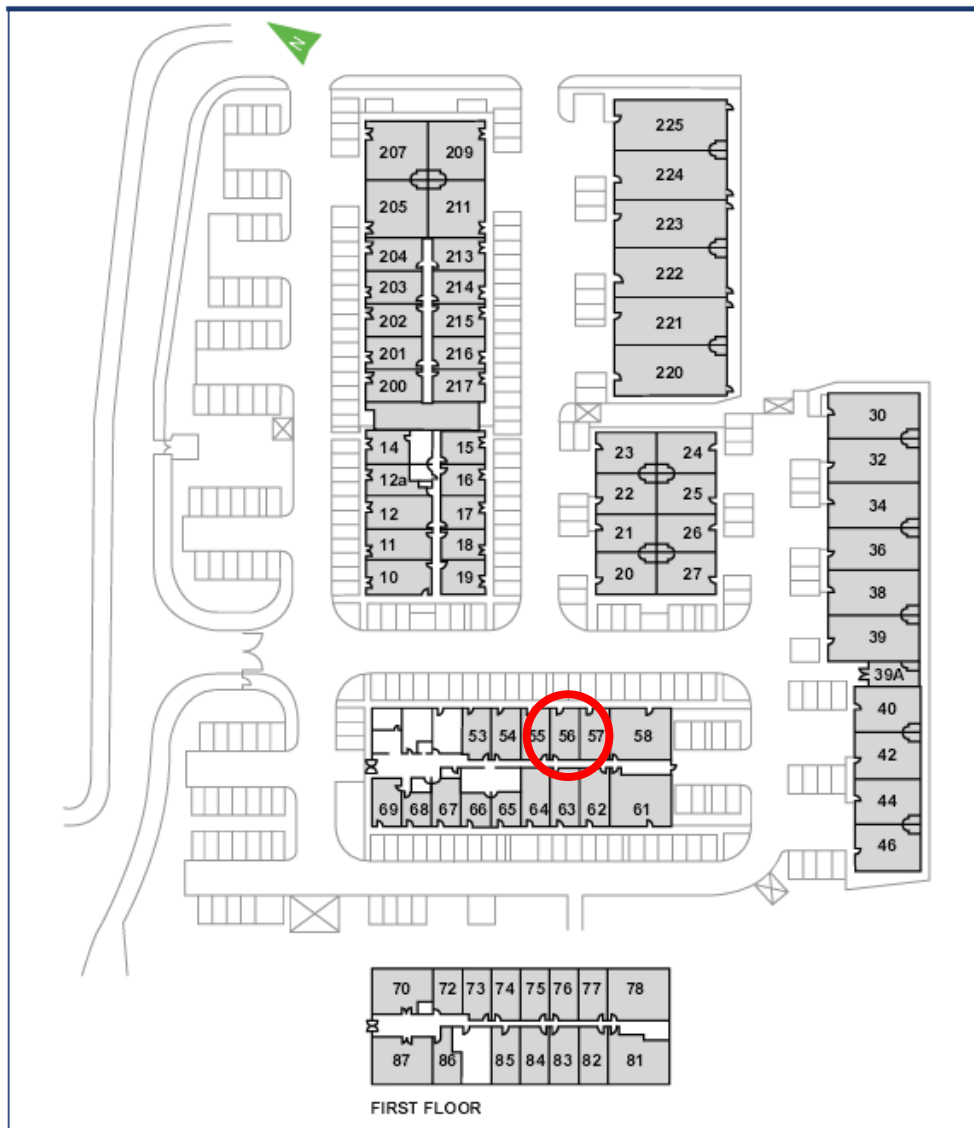

Waterhouse Business Centre

Ground Floor - Unit 54

39.4 sq m (424 sq ft)*

Waterhouse Business Centre

Cromar Way
Chelmsford
Essex CM1 2QE
01245 392000

*Approximate Measurements

Not to scale

Space for growing businesses

www.capitalspace.co.uk

Waterhouse Business Centre

Ground Floor - Unit 54

39.4 sq m (424 sq ft)*

Additional Information

We are happy to provide further details and answer any questions.
Please contact our Centre Manager on 01245 392000.