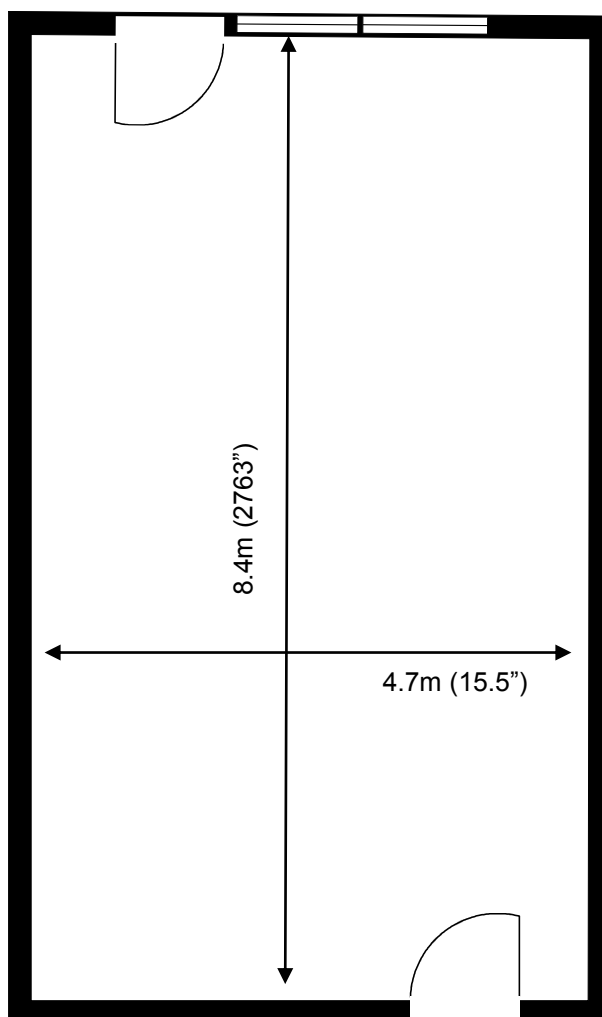

Waterhouse Business Centre

Ground Floor - Unit 54

39.4 sq m (424 sq ft)*

Waterhouse Business Centre

Cromar Way
Chelmsford
Essex CM1 2QE
01245 392000

*Approximate Measurements

Not to scale

Space for growing businesses

www.capitalspace.co.uk

Waterhouse Business Centre

Ground Floor - Unit 54

39.4 sq m (424 sq ft)*

Additional Information

We are happy to provide further details and answer any questions.
Please contact our Centre Manager on 01245 392000.