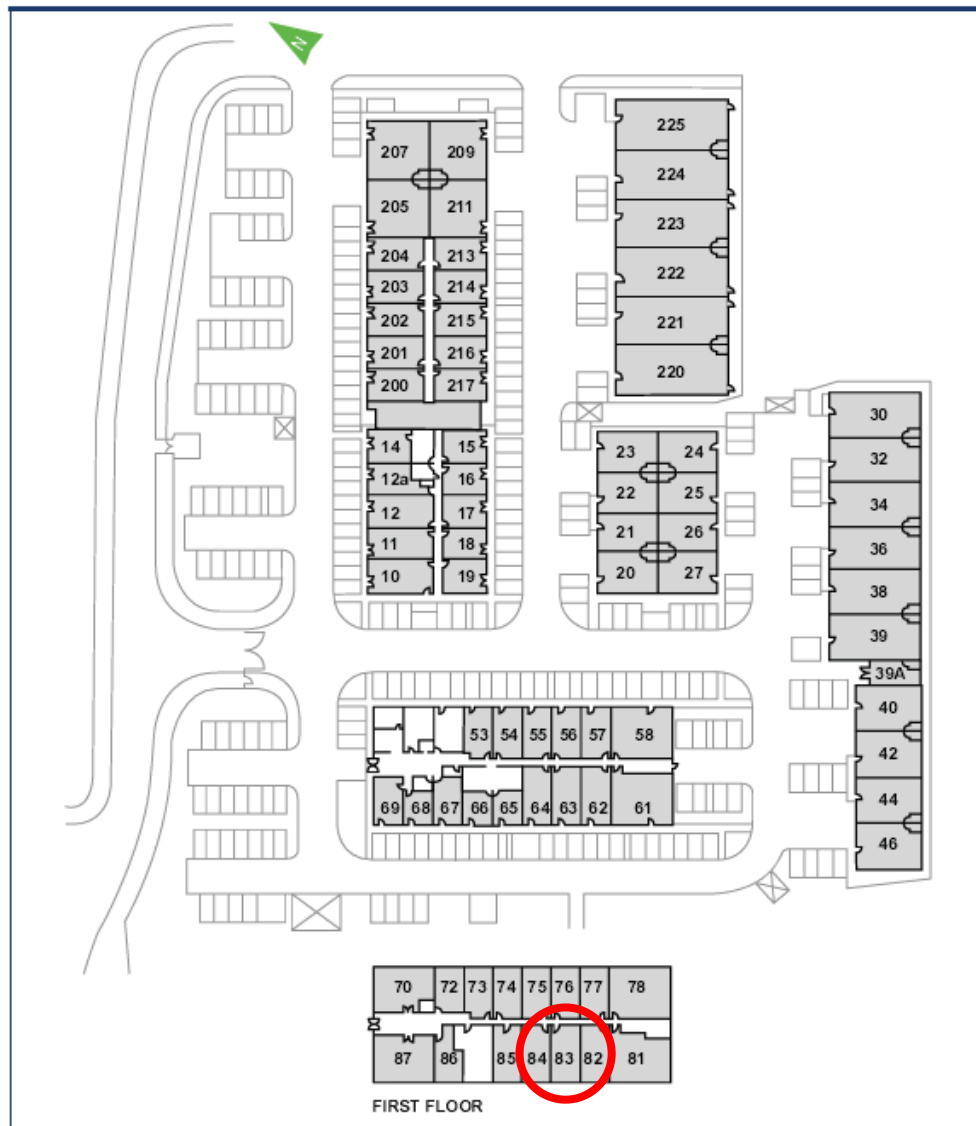

Waterhouse Business Centre

First Floor - Unit 83
40.1 sq m (432 sq ft)*

Waterhouse Business Centre
Cromar Way
Chelmsford
Essex CM1 2QE
01245 392000

*Approximate Measurements
Not to scale

Space for growing businesses

www.capitalspace.co.uk

Waterhouse Business Centre

First Floor - Unit 83
40.1 sq m (432 sq ft)*

Additional Information

Blinds at all windows.

We are happy to provide further details and answer any questions.
Please contact our Centre Manager on 01245 392000.