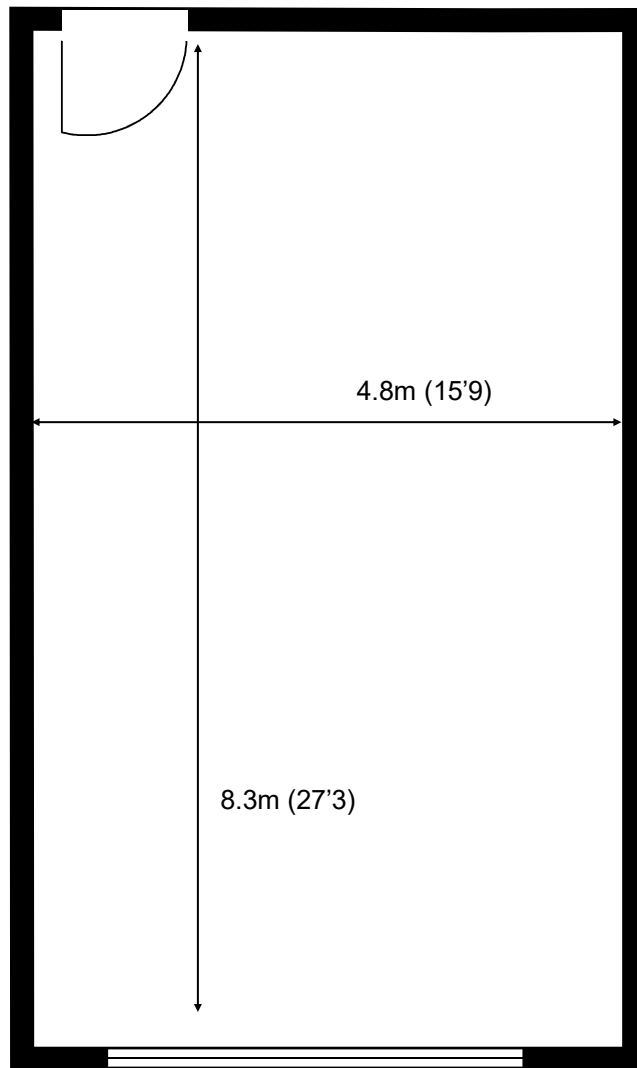

Waterhouse Business Centre

First Floor - Unit 83
40.1 sq m (432 sq ft)*

Waterhouse Business Centre
Cromar Way
Chelmsford
Essex CM1 2QE
01245 392000

*Approximate Measurements
Not to scale

Space for growing businesses

www.capitalspace.co.uk

Waterhouse Business Centre

First Floor - Unit 83
40.1 sq m (432 sq ft)*

Additional Information

Blinds at all windows.

We are happy to provide further details and answer any questions.
Please contact our Centre Manager on 01245 392000.