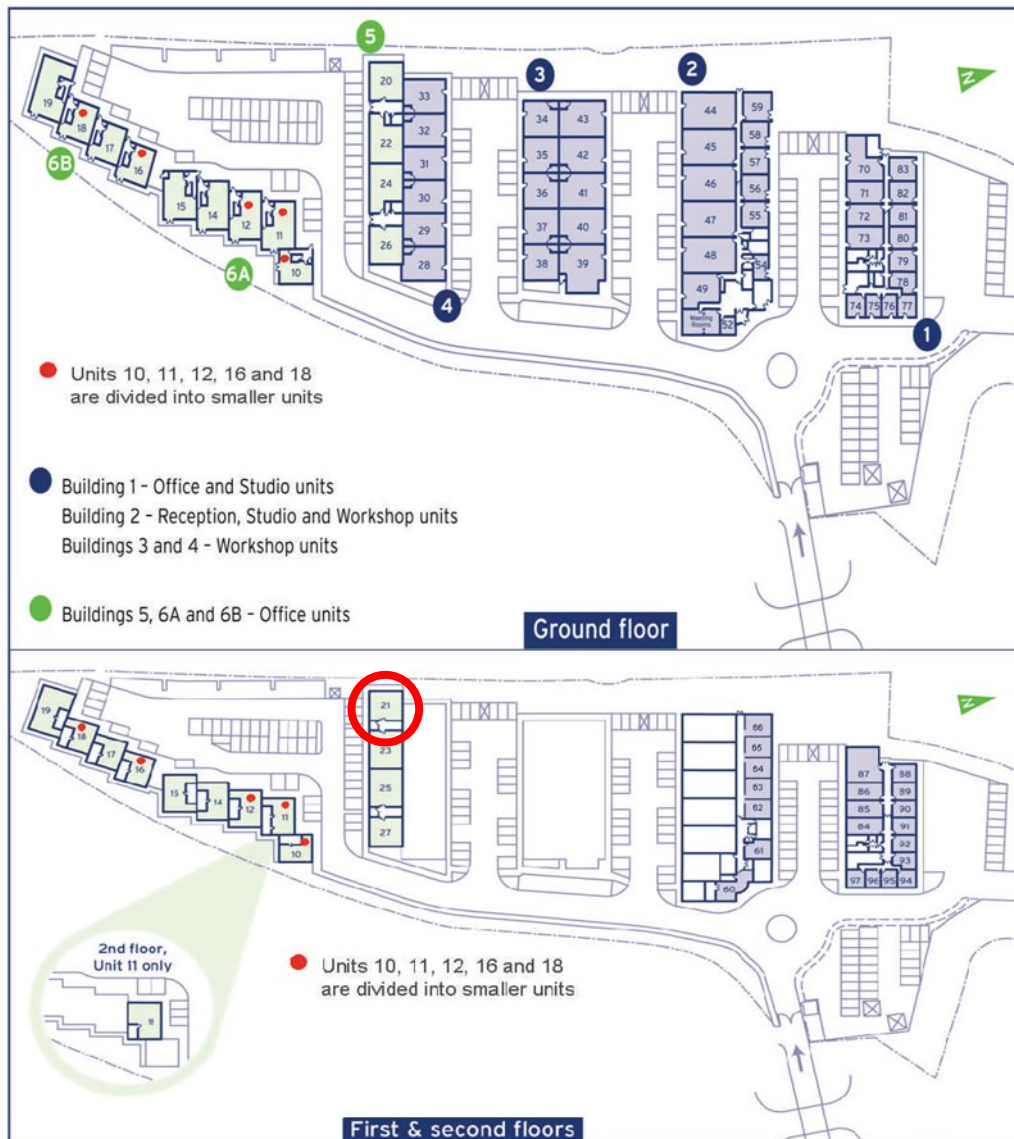

Capital Business Centre

First Floor—Unit 21

71 m (766 sq ft)*

Additional Information

We are happy to provide further details and answer any questions. Please contact our Centre Manager on 020 8916 2000.

Capital Business Centre
22 Carlton Road
South Croydon
Surrey CR2 0BS

*Approximate Measurements

Not to scale

Space for growing businesses

www.capitalspace.co.uk