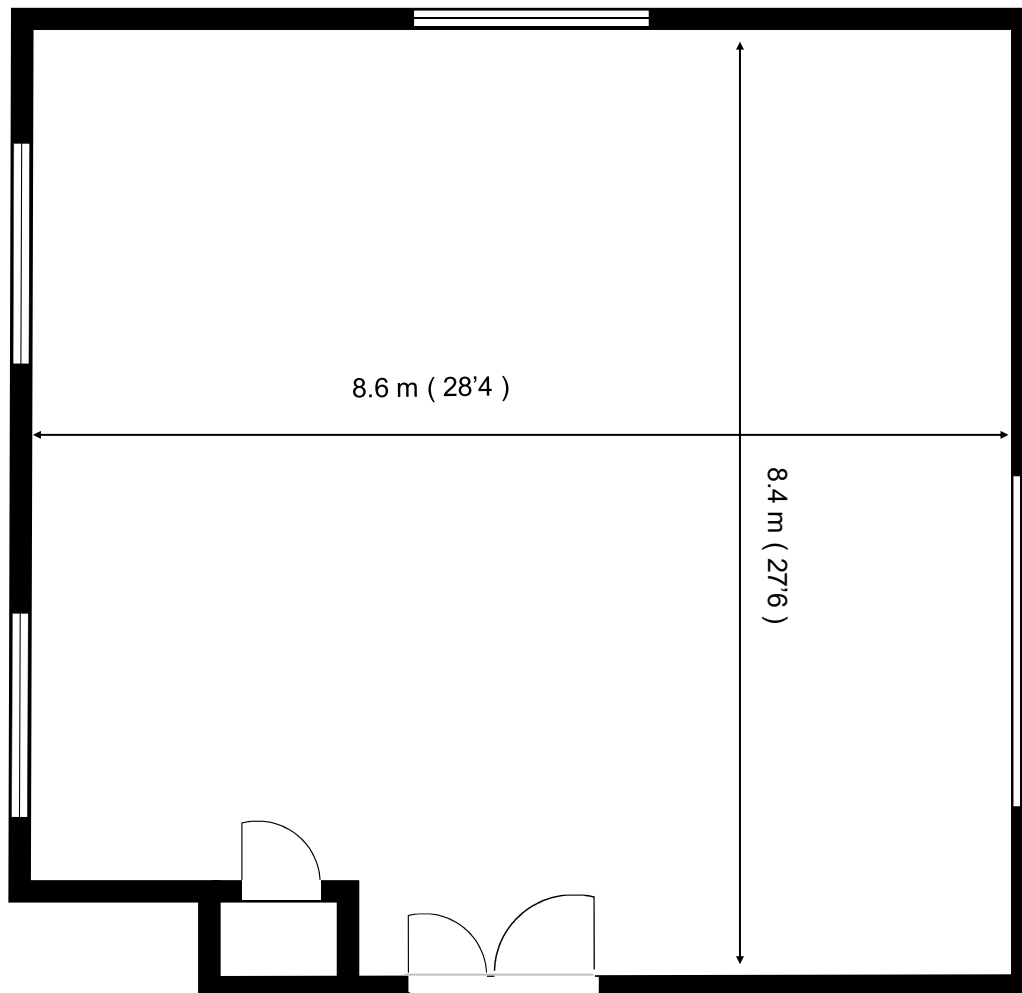

# Capital Business Centre

First Floor—Unit 21  
71 m (766 sq ft)\*

**Capital Business Centre**  
22 Carlton Road  
South Croydon  
Surrey CR2 0BS

\*Approximate Measurements  
Not to scale

Space for growing businesses

## First Floor—Unit 21

71 m (766 sq ft)\*