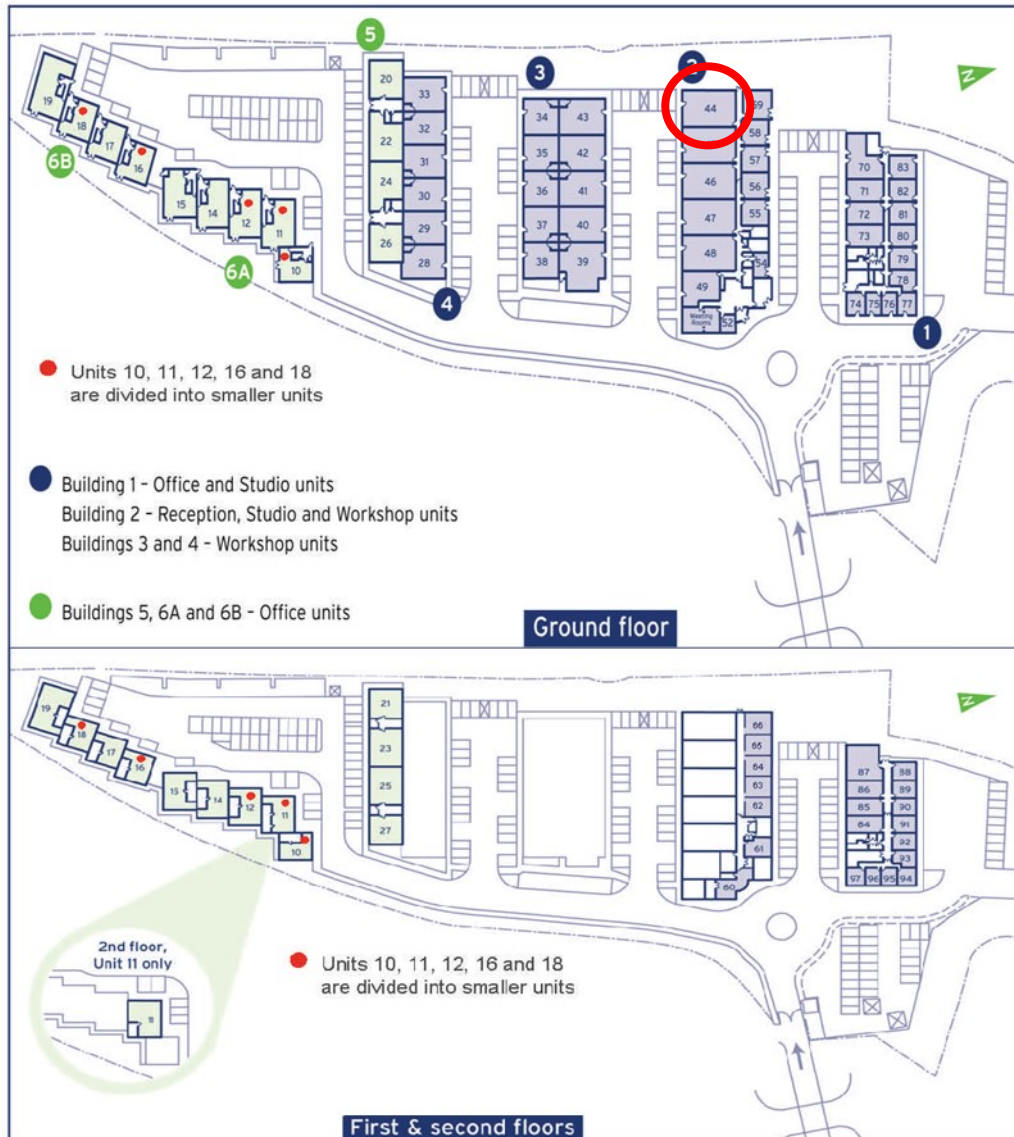

# Capital Business Centre

Ground Floor—Unit 44  
109.5sq m (1178 sq ft)\*

**Capital Business Centre**  
22 Carlton Road  
South Croydon  
Surrey CR2 0BS

\*Approximate Measurements  
Not to scale

Space for growing businesses

# Capital Business Centre

Ground Floor—Unit 44  
109.5sq m (1178 sq ft)\*