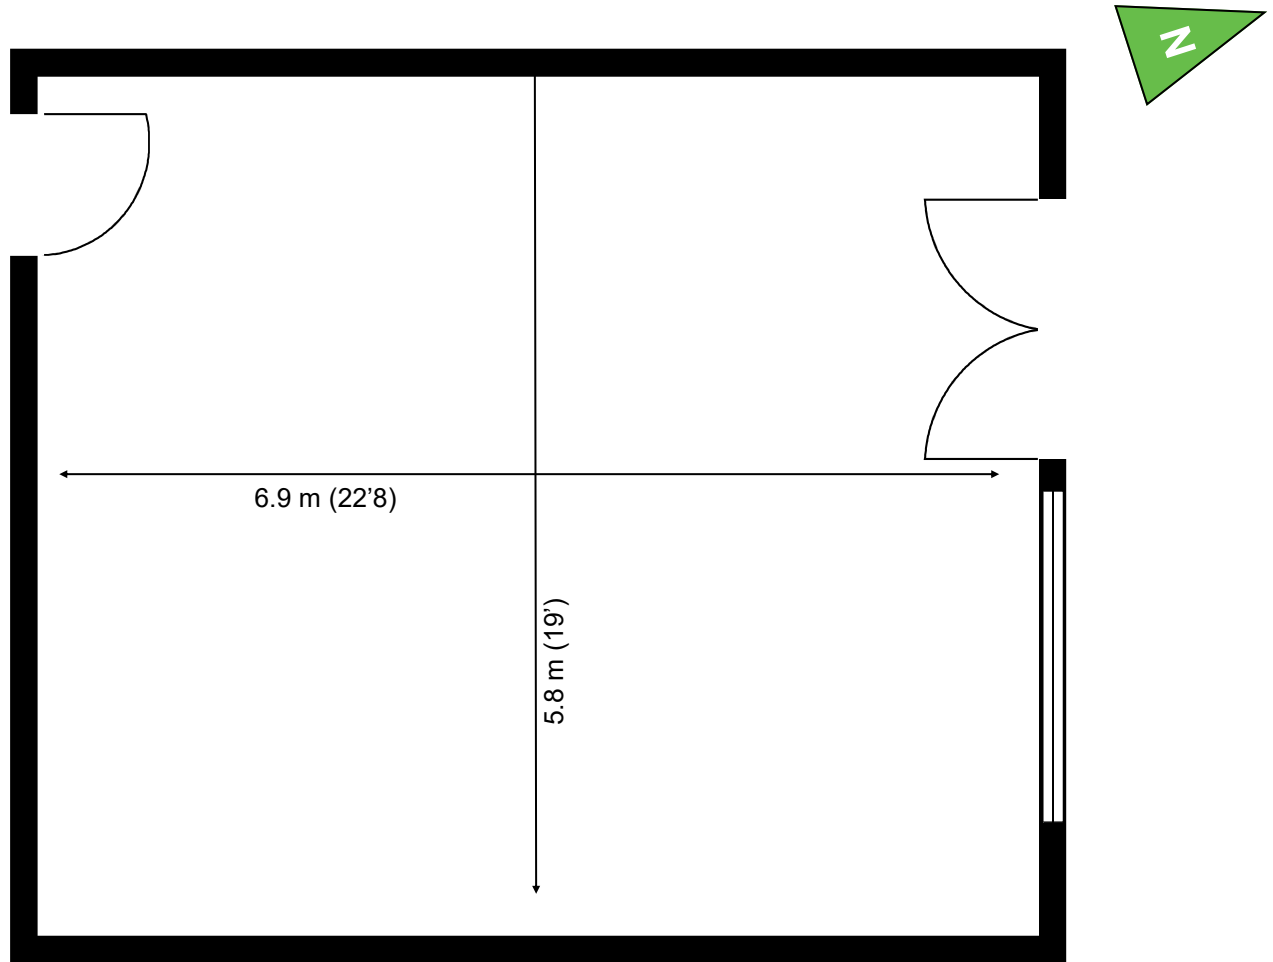

Capital Business Centre

Ground Floor—Unit 57
40.1sq m (431 sq ft)*

Capital Business Centre
22 Carlton Road
South Croydon
Surrey CR2 0BS

*Approximate Measurements
Not to scale

Space for growing businesses

www.capitalspace.co.uk

Capital Business Centre

Ground Floor—Unit 57
40.1sq m (431 sq ft)*

Additional Information

We are happy to provide further details and answer any questions.
Please contact our Centre Manager on 020 8916 2000.