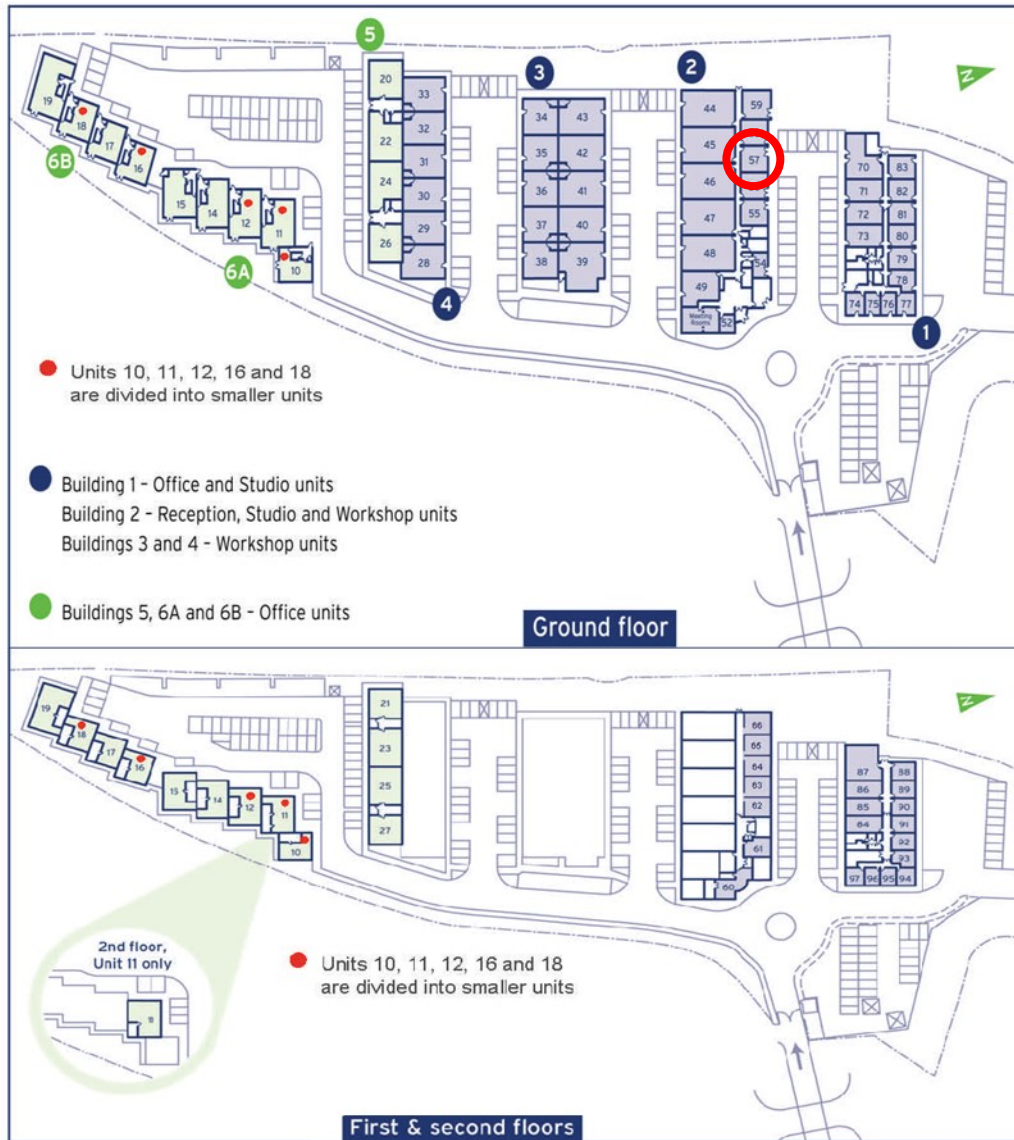

Capital Business Centre

Ground Floor—Unit 57
40.1sq m (431 sq ft)*

Capital Business Centre
22 Carlton Road
South Croydon
Surrey CR2 0BS

*Approximate Measurements
Not to scale

Space for growing businesses

www.capitalspace.co.uk

Capital Business Centre

Ground Floor—Unit 57
40.1sq m (431 sq ft)*

Additional Information

We are happy to provide further details and answer any questions.
Please contact our Centre Manager on 020 8916 2000.