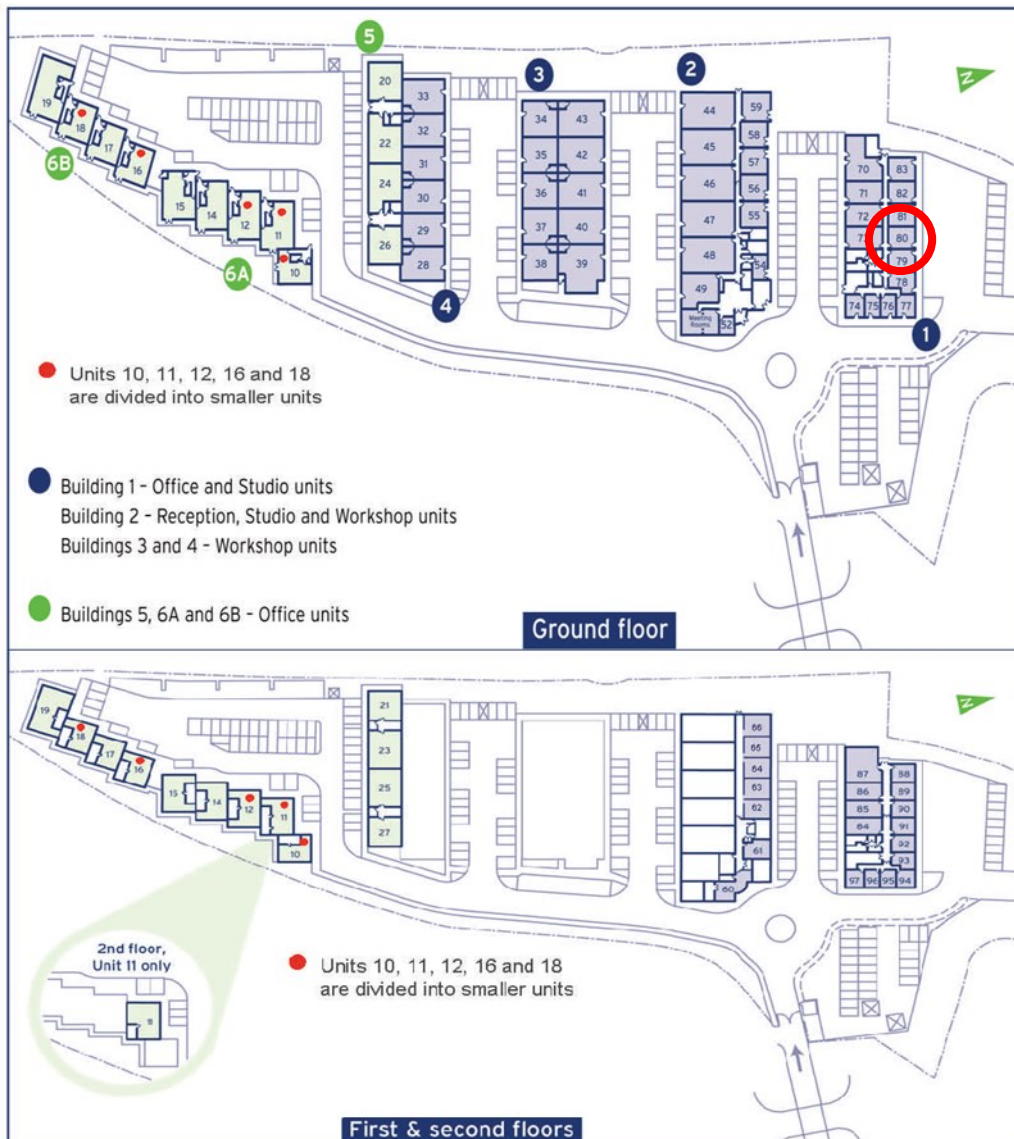

# Capital Business Centre

Ground Floor—Unit 80  
33.4 sq m (360 sq ft)\*

**Capital Business Centre**  
22 Carlton Road  
South Croydon  
Surrey CR2 0BS

\*Approximate Measurements

Not to scale

Space for growing businesses

## Ground Floor—Unit 80

33.4 sq m (360 sq ft)\*