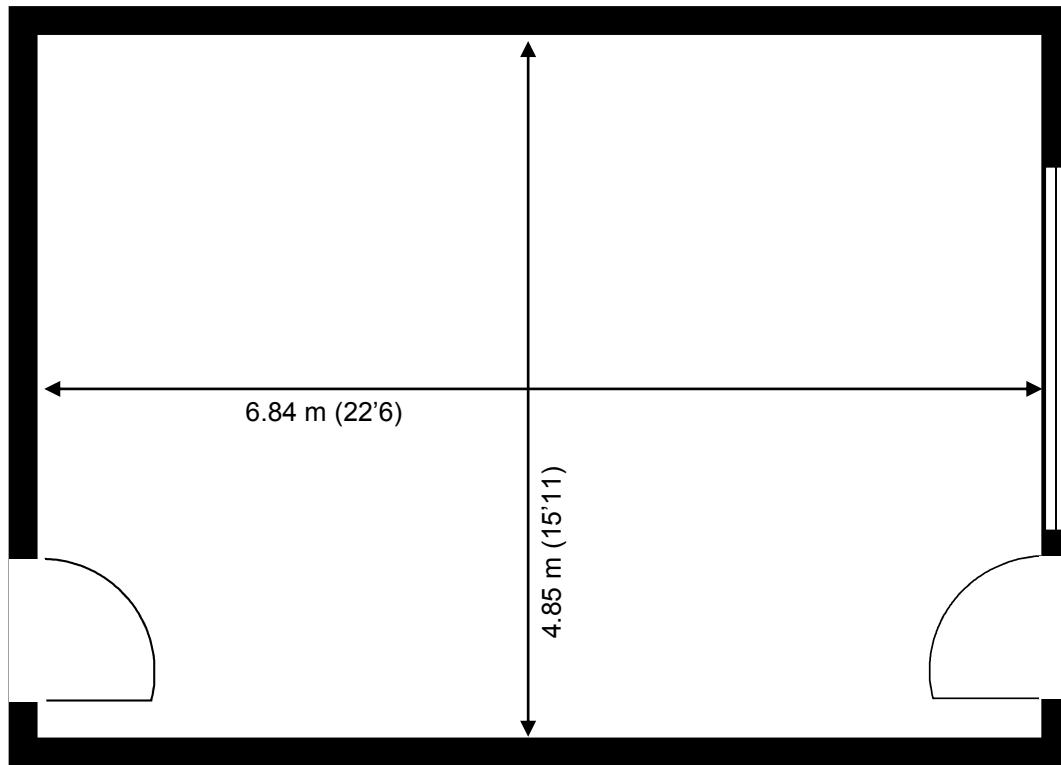

# Capital Business Centre

Ground Floor—Unit 80  
33.4 sq m (360 sq ft)\*

**Capital Business Centre**  
22 Carlton Road  
South Croydon  
Surrey CR2 0BS

\*Approximate Measurements

Not to scale

Space for growing businesses

## Ground Floor—Unit 80

33.4 sq m (360 sq ft)\*