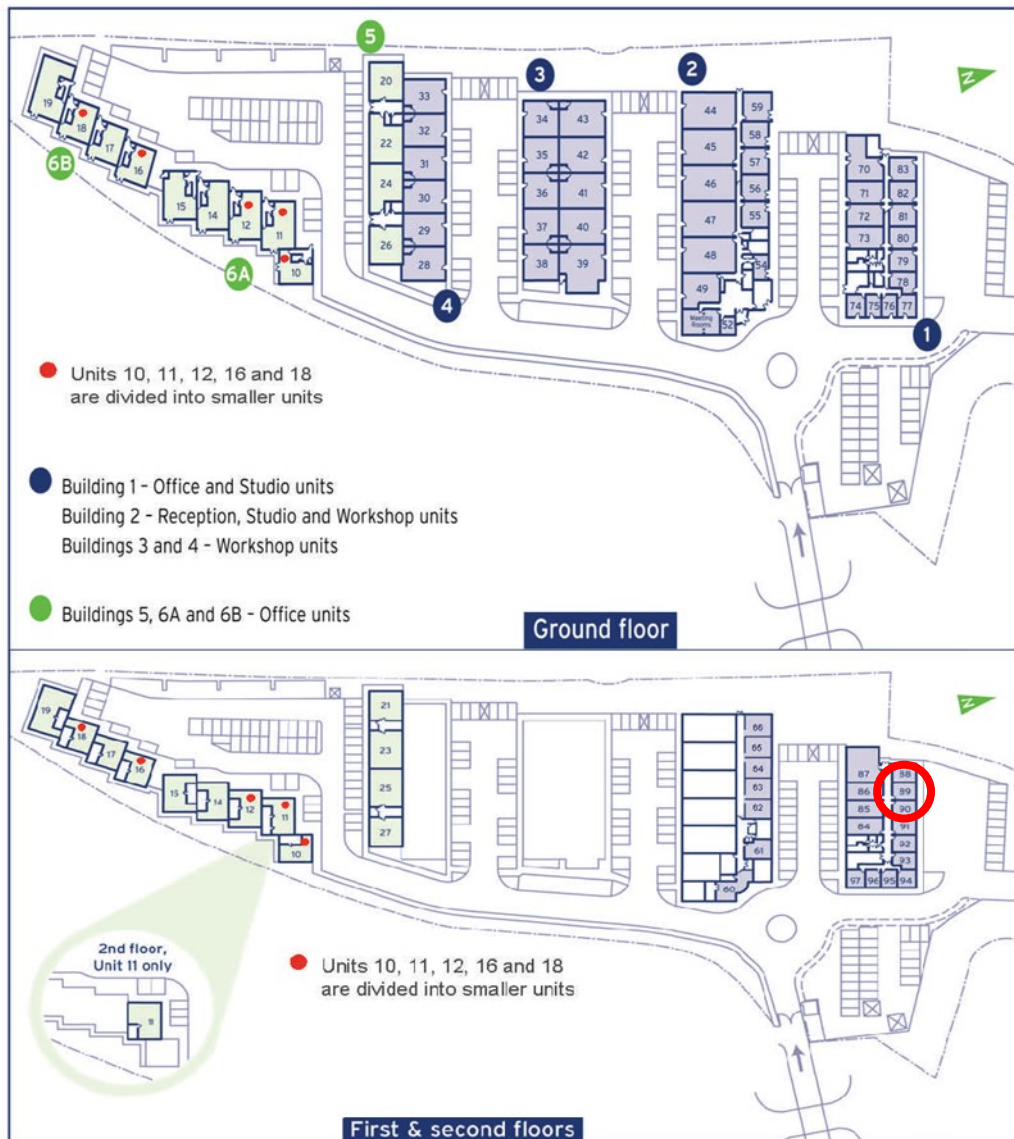

Capital Business Centre

First Floor—Unit 89
31 sq m (335 sq ft)*

Capital Business Centre
22 Carlton Road
South Croydon
Surrey CR2 0BS

*Approximate Measurements
Not to scale

Space for growing businesses

www.capitalspace.co.uk

Capital Business Centre

First Floor—Unit 89
31 sq m (335 sq ft)*

Additional Information

We are happy to provide further details and answer any questions.
Please contact our Centre Manager on 020 8916 2000.