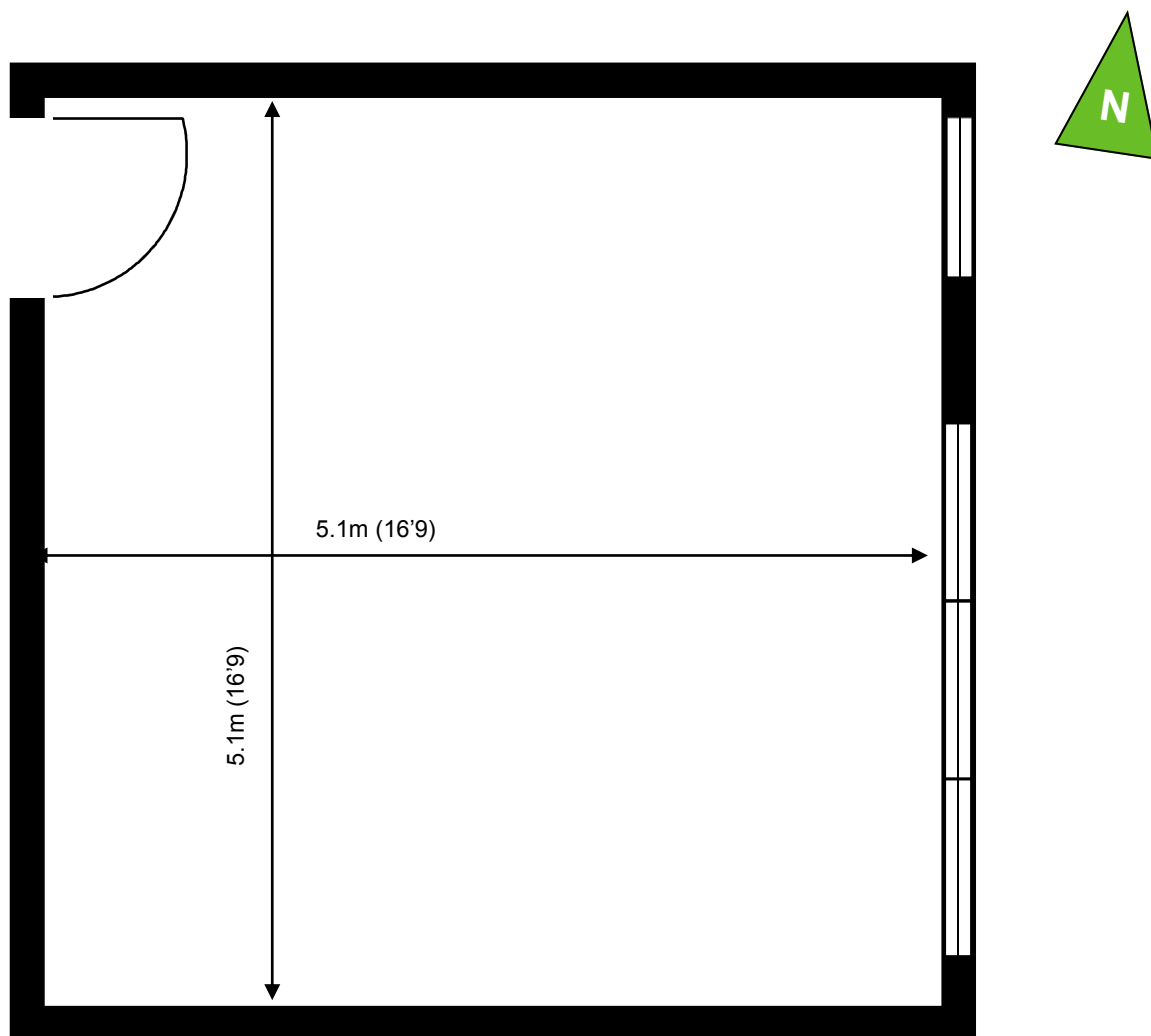

# Greenway Business Centre

First Floor—Unit 93  
(26.2sq m (282 sq ft))\*

**Greenway Business Centre**  
Harlow Business Park  
Essex CM19 5QE  
01279 408100

\*Approximate Measurements  
Not to scale

Space for growing businesses

# Greenway Business Centre

First Floor—Unit 93  
(26.2sq m (282 sq ft))\*