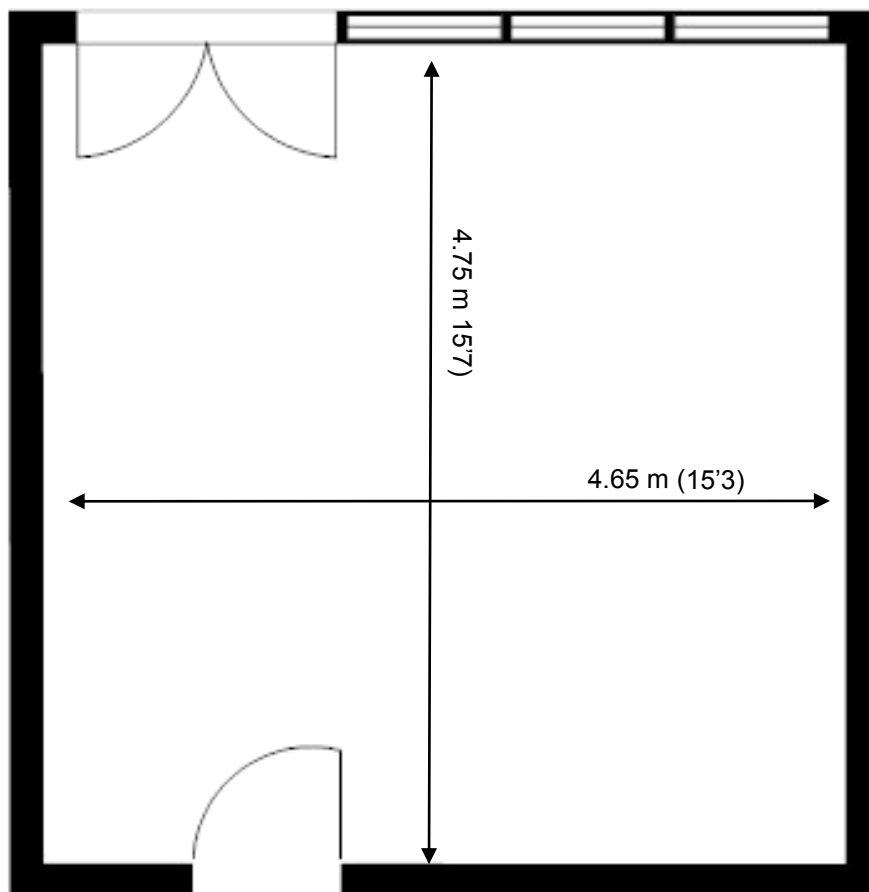

# Loughton Seedbed Centre

Unit B1

23.2sq m (250 sq ft)\*

\*Approximate Measurements

Not to scale