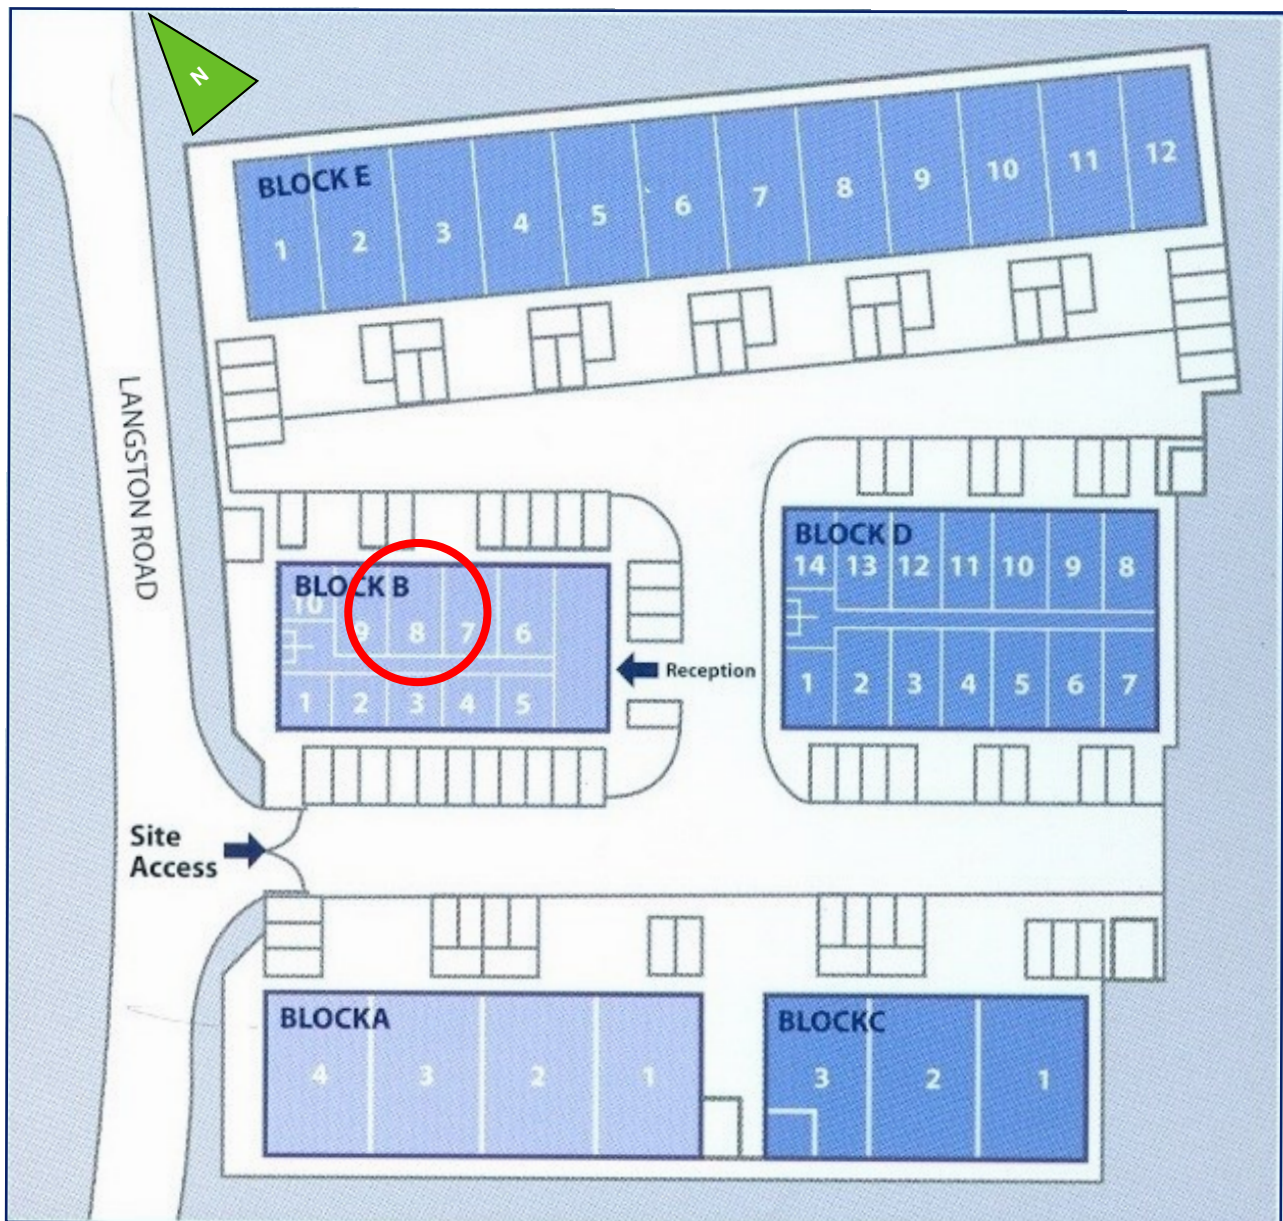

# Loughton Seedbed Centre

Unit B8

38.3sq m (412 sq ft)\*

**Loughton Seedbed Centre**  
Langston Road  
Loughton  
Essex IG10 3TQ

\*Approximate Measurements

Not to scale

Space for growing businesses

[www.capitalspace.co.uk](http://www.capitalspace.co.uk)

# Loughton Seedbed Centre

Unit B8

38.3sq m (412 sq ft)\*

\*Approximate Measurements

Not to scale