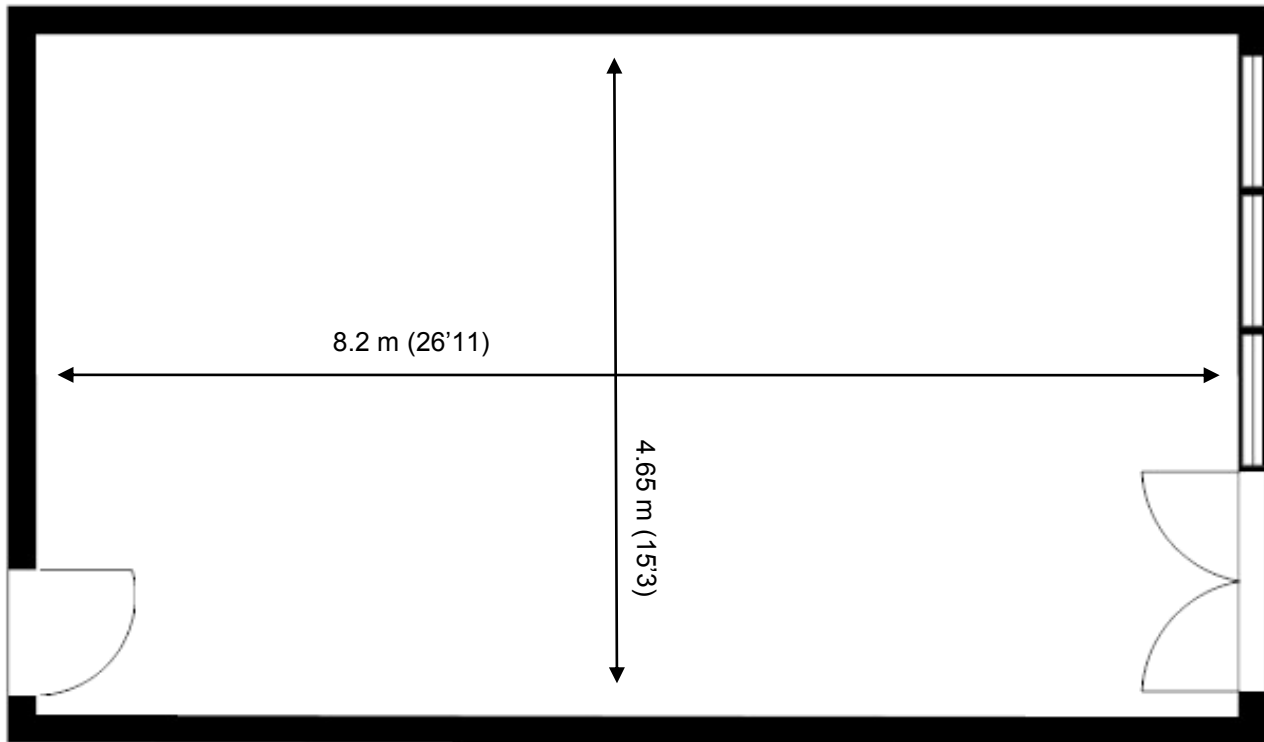

# Loughton Seedbed Centre

Unit B8

38.3sq m (412 sq ft)\*

**Loughton Seedbed Centre**  
Langston Road  
Loughton  
Essex IG10 3TQ

\*Approximate Measurements

Not to scale

Space for growing businesses

[www.capitalspace.co.uk](http://www.capitalspace.co.uk)

# Loughton Seedbed Centre

Unit B8

38.3sq m (412 sq ft)\*

\*Approximate Measurements

Not to scale