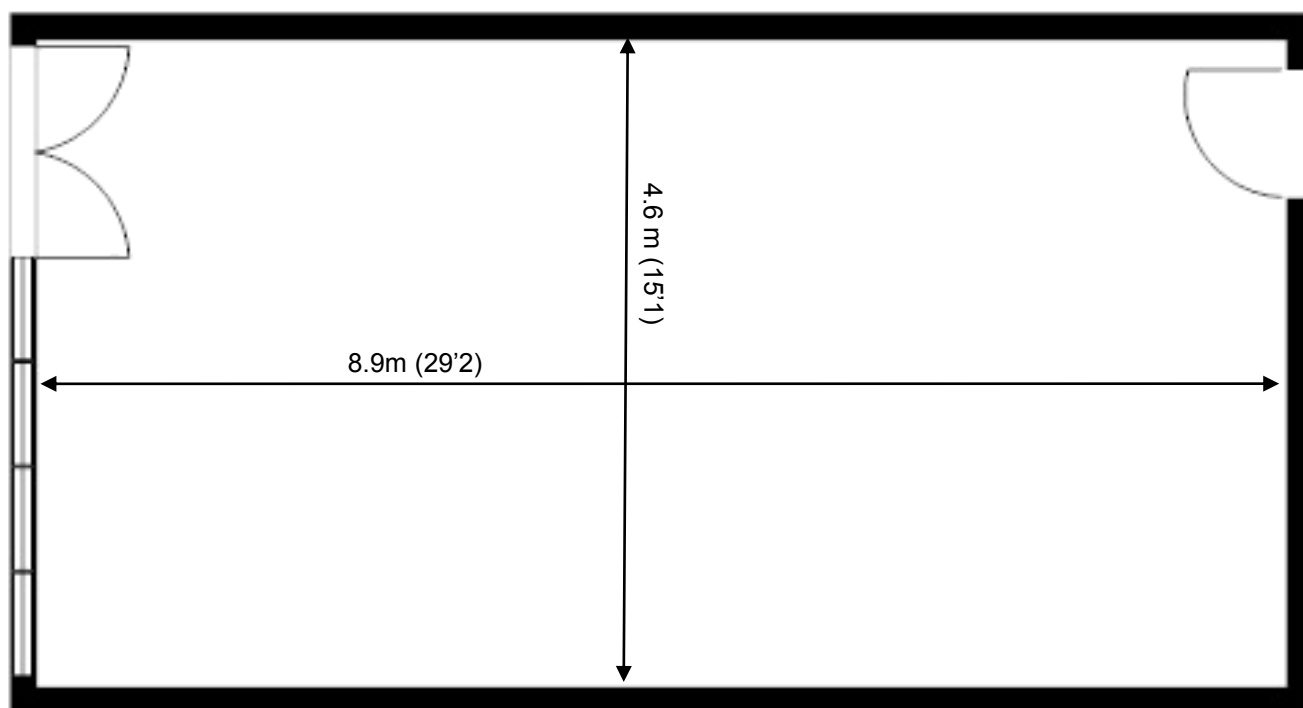

# Loughton Seedbed Centre

Unit D2

41.8sq m (450 sq ft)\*

**Loughton Seedbed Centre**  
Langston Road  
Loughton  
Essex IG10 3TQ

\*Approximate Measurements

Not to scale

Space for growing businesses

[www.capitalspace.co.uk](http://www.capitalspace.co.uk)

# Loughton Seedbed Centre

Unit D2

41.8sq m (450 sq ft)\*

\*Approximate Measurements

Not to scale