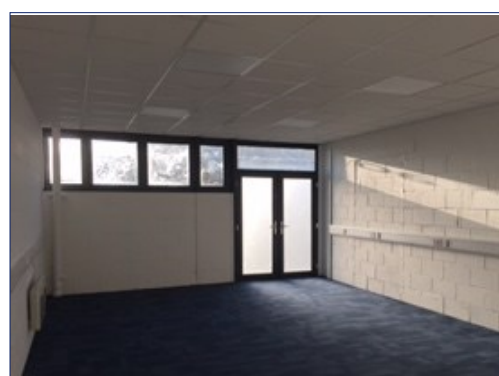

Loughton Seedbed Centre

Unit D2

41.8sq m (450 sq ft)*

Loughton Seedbed Centre
Langston Road
Loughton
Essex IG10 3TQ

*Approximate Measurements

Not to scale

Space for growing businesses

www.capitalspace.co.uk