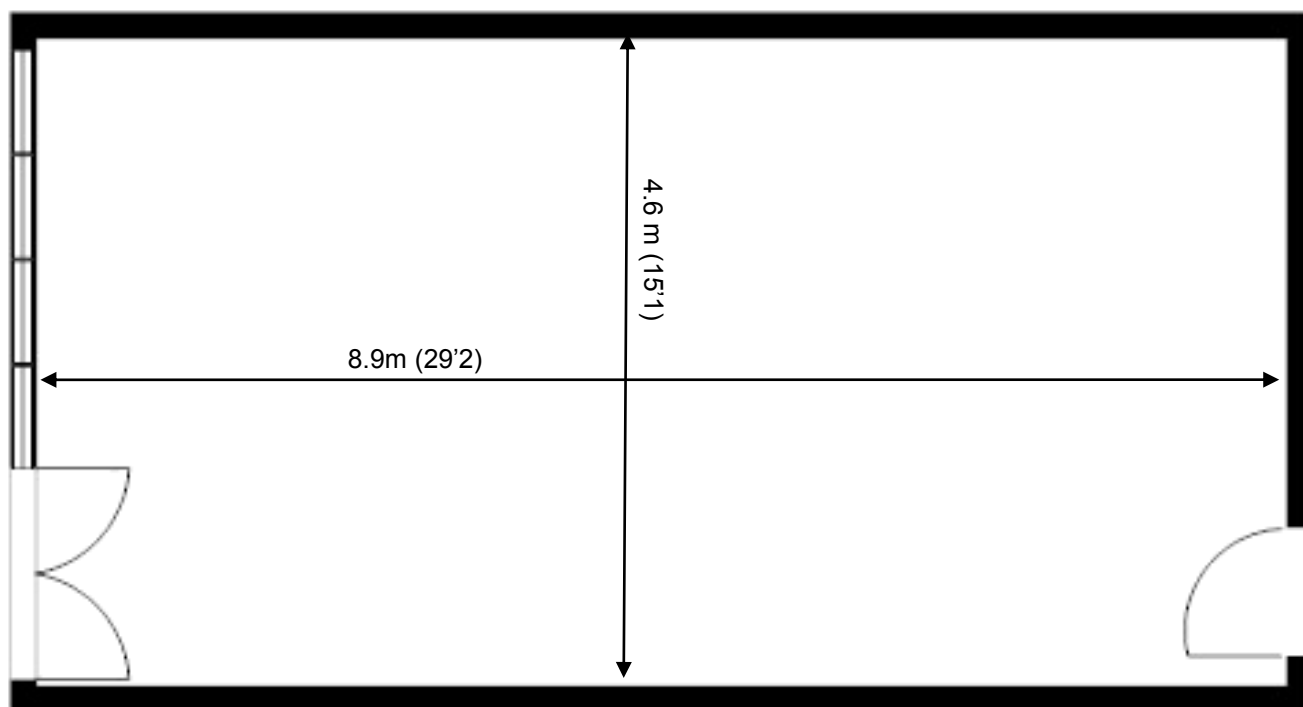

Loughton Seedbed Centre

Unit D3

41.8sq m (450 sq ft)*

Loughton Seedbed Centre
Langston Road
Loughton
Essex IG10 3TQ

*Approximate Measurements

Not to scale

Space for growing businesses

www.capitalspace.co.uk

Loughton Seedbed Centre

Unit D3

41.8sq m (450 sq ft)*

Additional Information

We are happy to provide further details and answer any questions. Please contact our Centre Manager on 0208 787 7000.

Loughton Seedbed Centre
Langston Road
Loughton
Essex IG10 3TQ

*Approximate Measurements

Not to scale