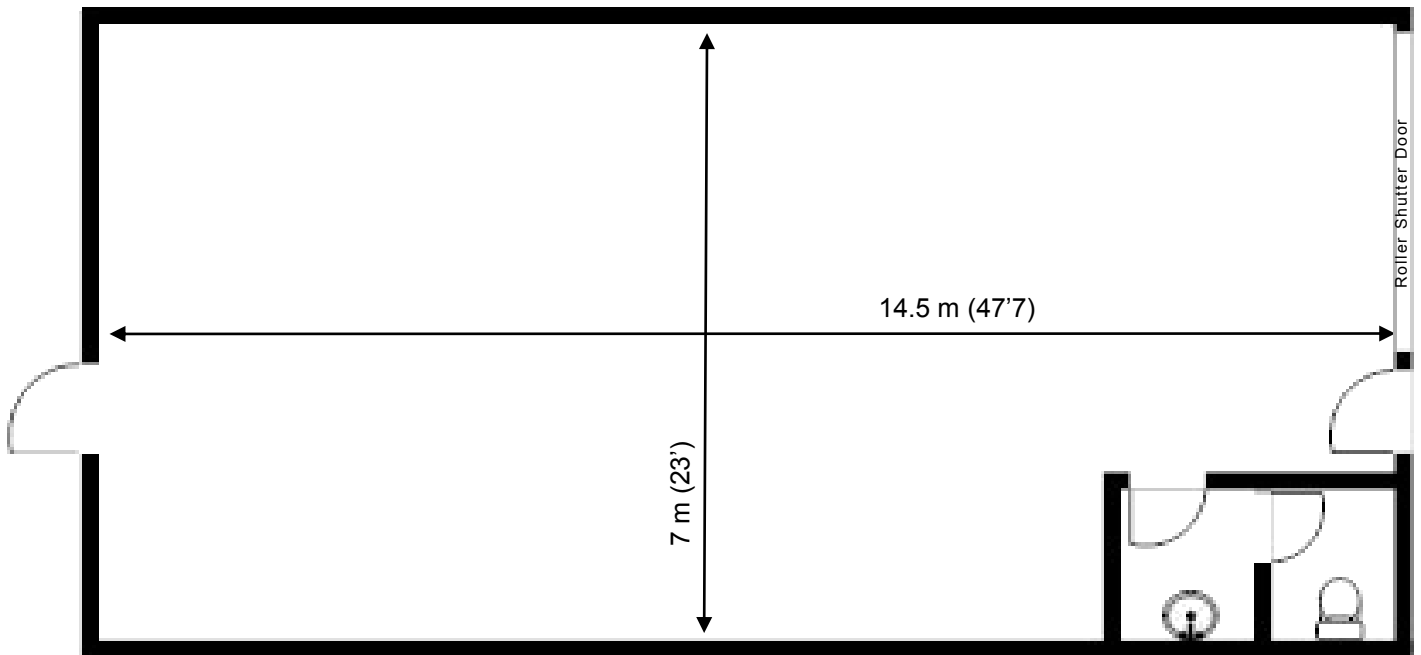

# Loughton Seedbed Centre

Unit E11

102.2sq m (1100 sq ft)\*

\*Approximate Measurements

Not to scale