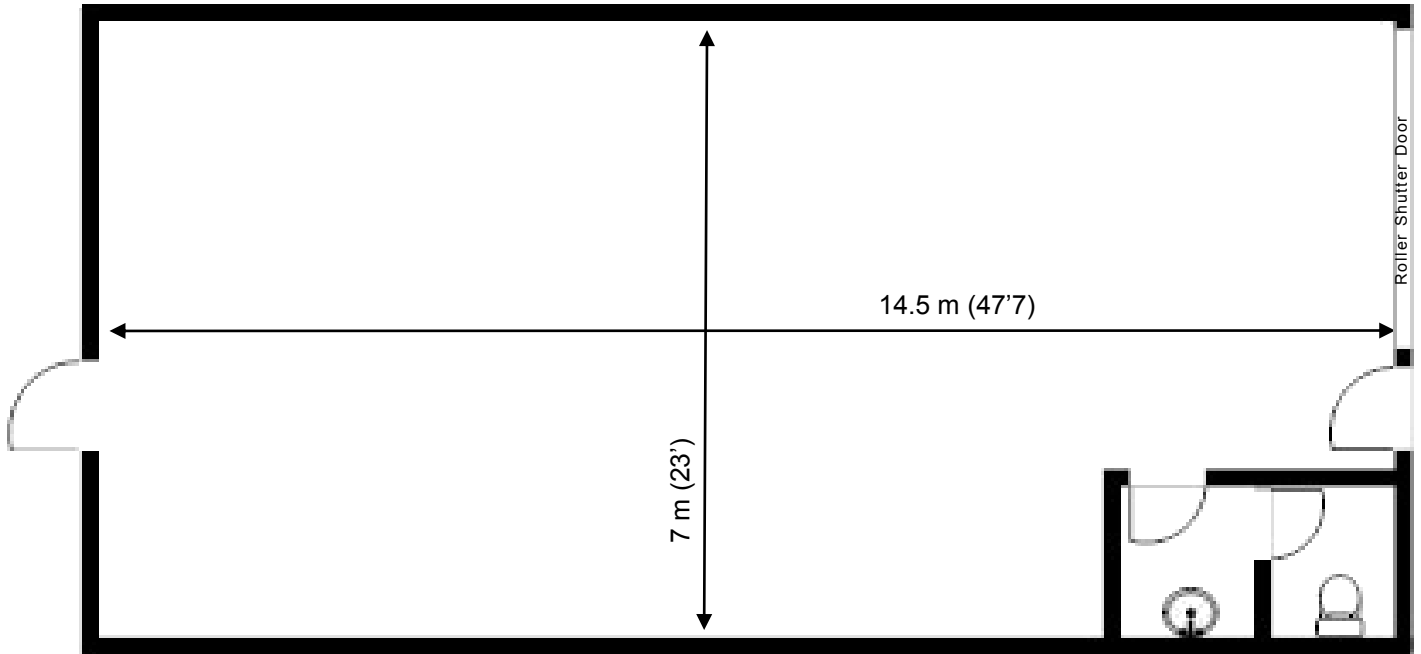

# Loughton Seedbed Centre

Unit E9

102.2sq m (1100 sq ft)\*

**Loughton Seedbed Centre**  
Langston Road  
Loughton  
Essex IG10 3TQ

\*Approximate Measurements

Not to scale

Space for growing businesses

[www.capitalspace.co.uk](http://www.capitalspace.co.uk)

# Loughton Seedbed Centre

Unit E9

102.2sq m (1100 sq ft)\*

\*Approximate Measurements

Not to scale