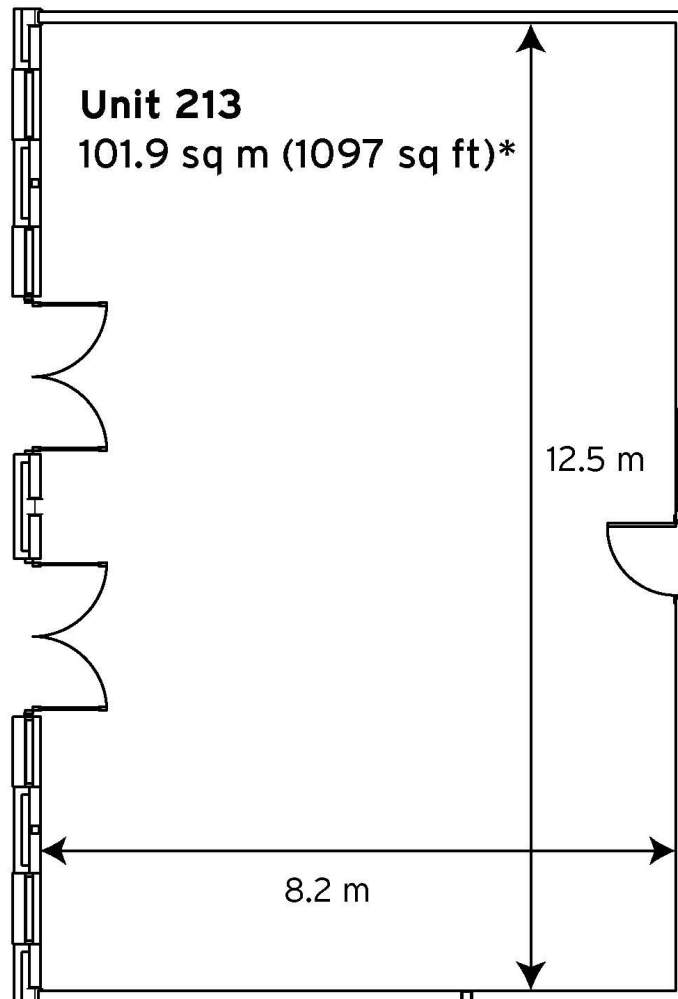

Milton Keynes Business Centre

Ground Floor—Unit 213
101.9sq m (1097 sq ft)*

Milton Keynes Business Centre
Foxhunter Drive
Linford Wood
Milton Keynes
Buckinghamshire
MK14 6GD
01908 698700

*Approximate Measurements

Not to scale

Space for growing businesses

www.capitalspace.co.uk

Milton Keynes Business Centre

Ground Floor—Unit 213
101.9sq m (1097 sq ft)*

Ground Floor

First Floor

Reception Building