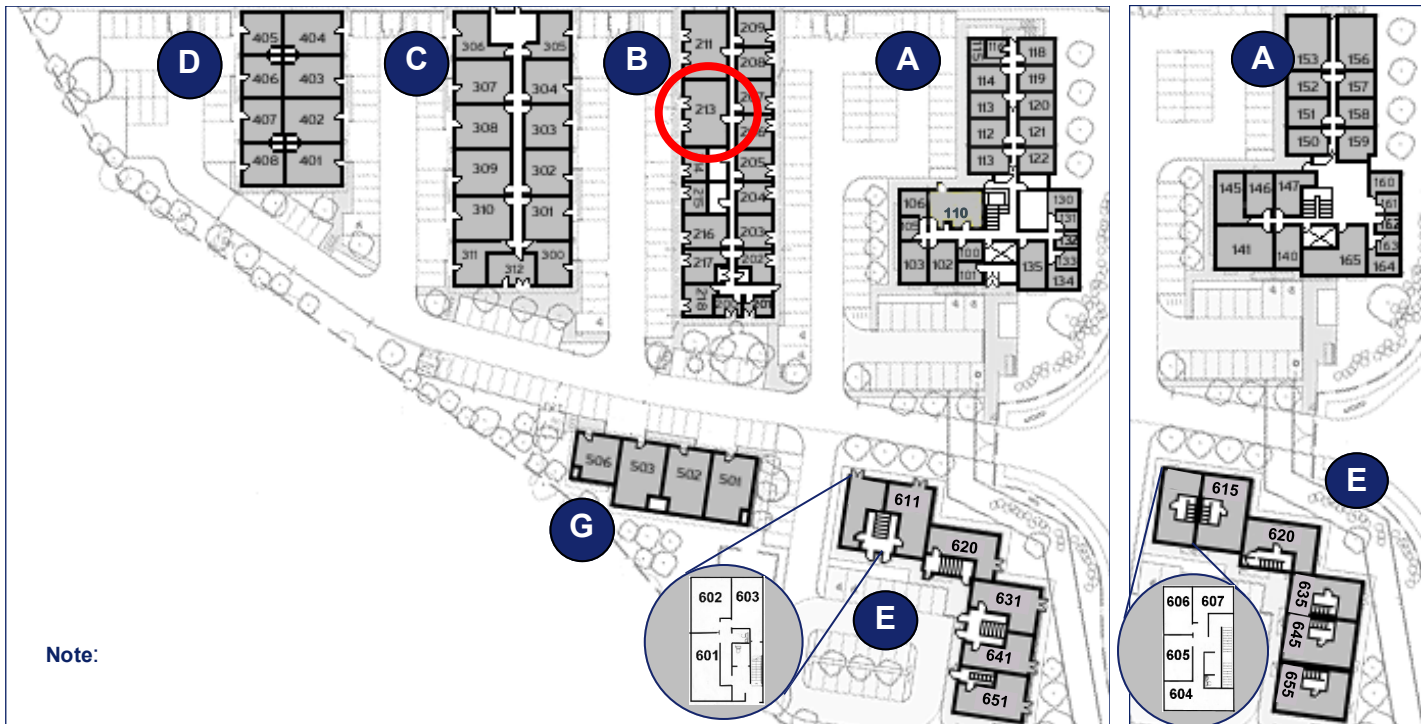

Not to scale

Space for growing businesses

www.capitalspace.co.uk

Milton Keynes Business Centre

Ground Floor—Unit 213
101.9sq m (1097 sq ft)*

Ground Floor

First Floor

Reception Building